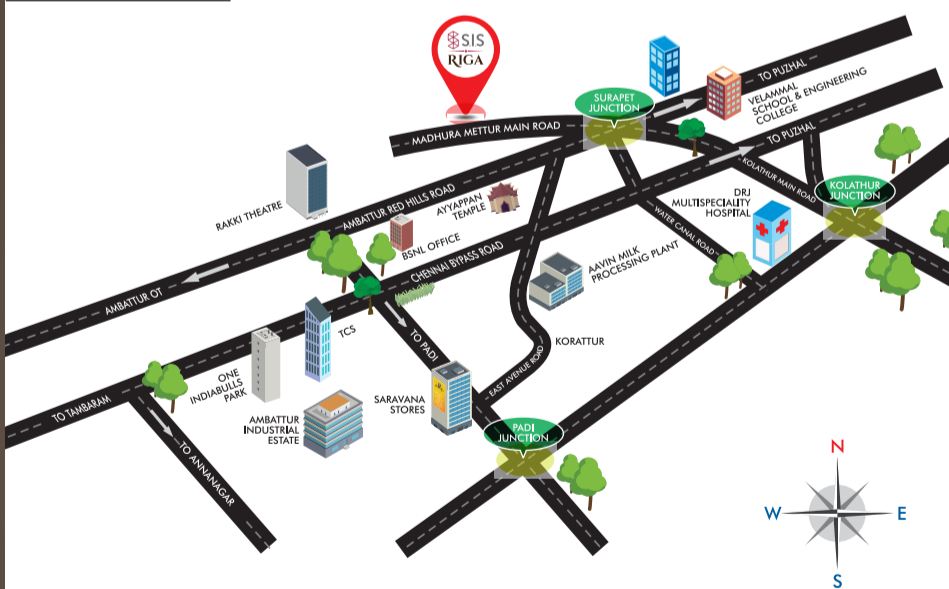

FOR BOOKING CALL  
89398 74760

**S.I.S**  
**RIGA**

**LOCATION MAP**

**Distance Chart**

Schools & Colleges	Distance
Velammal Vidyalaya	1.5 Kms
Velammal Vidyashram (CBSE)	1.9 Kms
Guruji Vivekananda School	2.0 Kms
Vellammal Engineering Collage	1.6 Kms
<b>Hospitals</b>	
DRJ Hospital	4 Kms
B.B. Hospital	5 Kms
Retteri Sri Kumaran Health Centre	4 Kms
<b>IT Parks / Industries</b>	
TATA Communications	3 Kms
SIDCO Industrial Estate	6.5 Kms
Lucas TVS	8.5Kms
<b>Easy Access to Center Locations</b>	
Anna Nagar	10 Kms
Koyambedu	12 Kms

**AMENITIES**

Passenger Service Lift

Covered Car Park

Rain Water Harvesting

Landscaping and Paving around the building

100% vastu compliant

**FEATURES**

Elegant Design

Clear Title

Within Chennai Corporation

**S.I.S**  
**RIGA**

**SITE ADDRESS:**

S.I.S RIGA, Plot No. 163/164,  
(Inside S.I.S Capetown)  
METTUR MAIN ROAD, SURAPET,  
CHENNAI - 600 066.

**Call: 89398 74760 / 98840 74766**